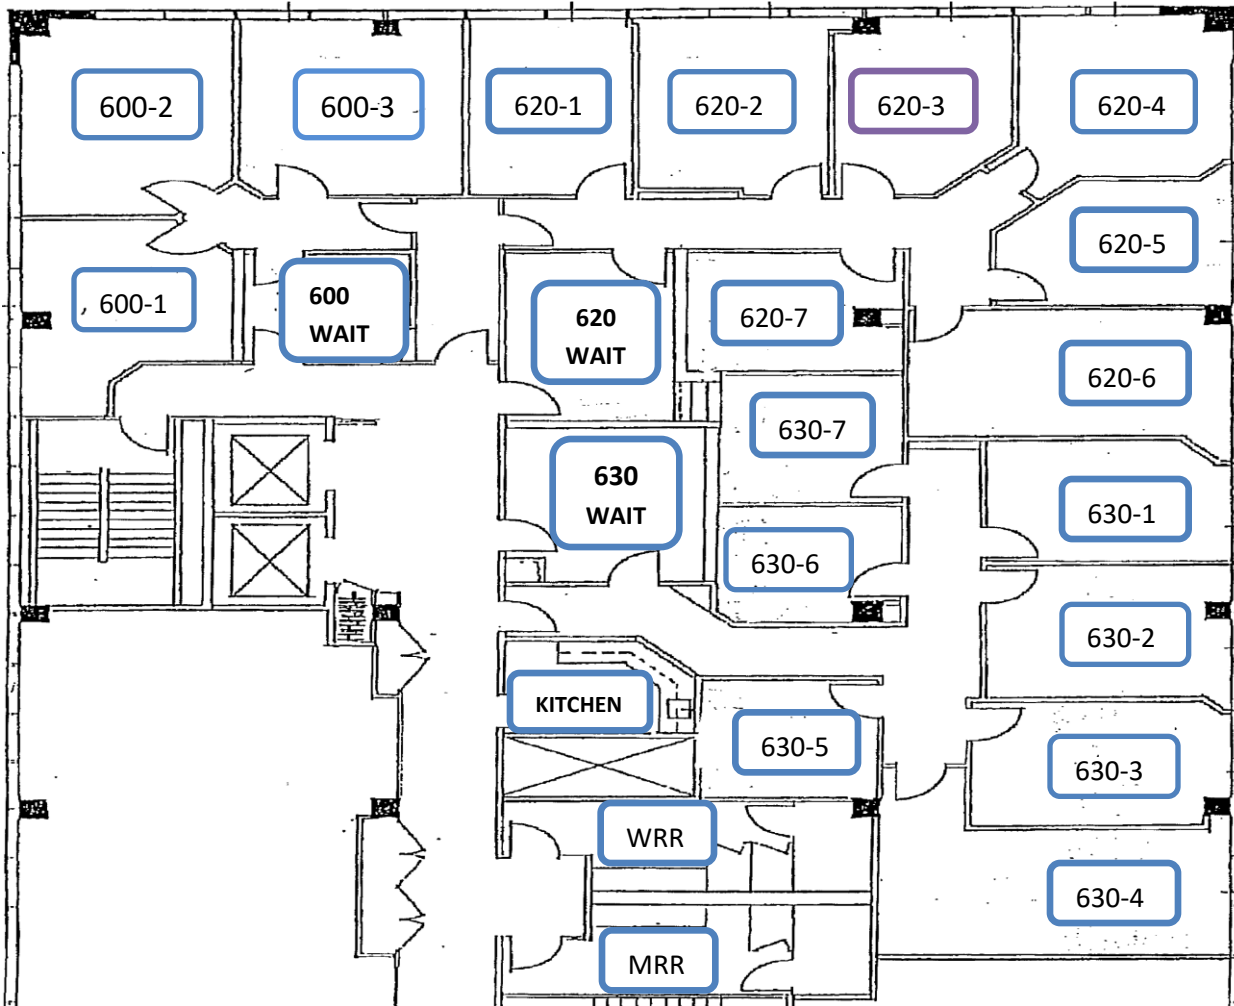

**2730 WILSHIRE BOULEVARD (AT HARVARD)  
 SUITES 600, 620, 630  
 SANTA MONICA, CALIFORNIA**

<b>2730 WILSHIRE BLVD, SUITES 600, 620, 630 AVAILABLE SUITES</b>	
<b>Suite and Office</b>	<b>Features and Amenities</b>
	No offices available in these suites at this time. Contact Gary Schaffel at (818) 787-2771 for information on other suite's availability.