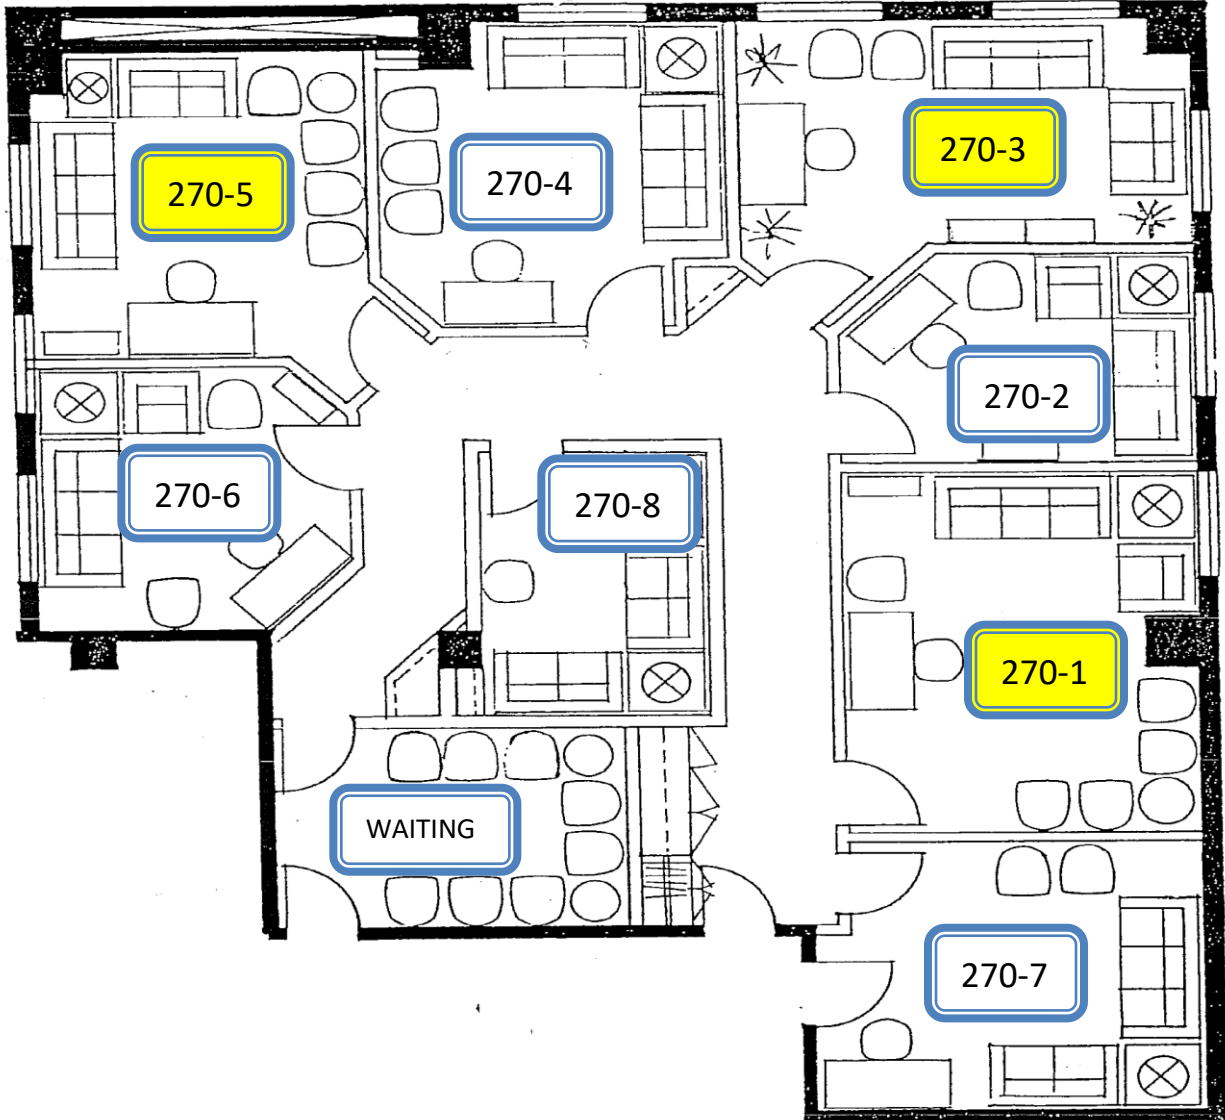

# 11911 SAN VICENTE SUITE 270

11911 SAN VICENTE BOULEVARD (AT MONTANA) SUITE 270	
AVAILABLE OFFICES	
Suite and Office	Features and Amenities
Suite 270, Office 1	Extremely large 254 sf office is perfect for groups or multi-tasking centers. Largest office in most desirable building on San Vicente Blvd. Enchanting view of the San Vicente coral trees.
Suite 270, Office 3	Light and bright 195 sf corner office with San Vicente and courtyard views
Suite 270, Office 5	Large 223 sf for groups or families. Lovely view overlooking building courtyard.