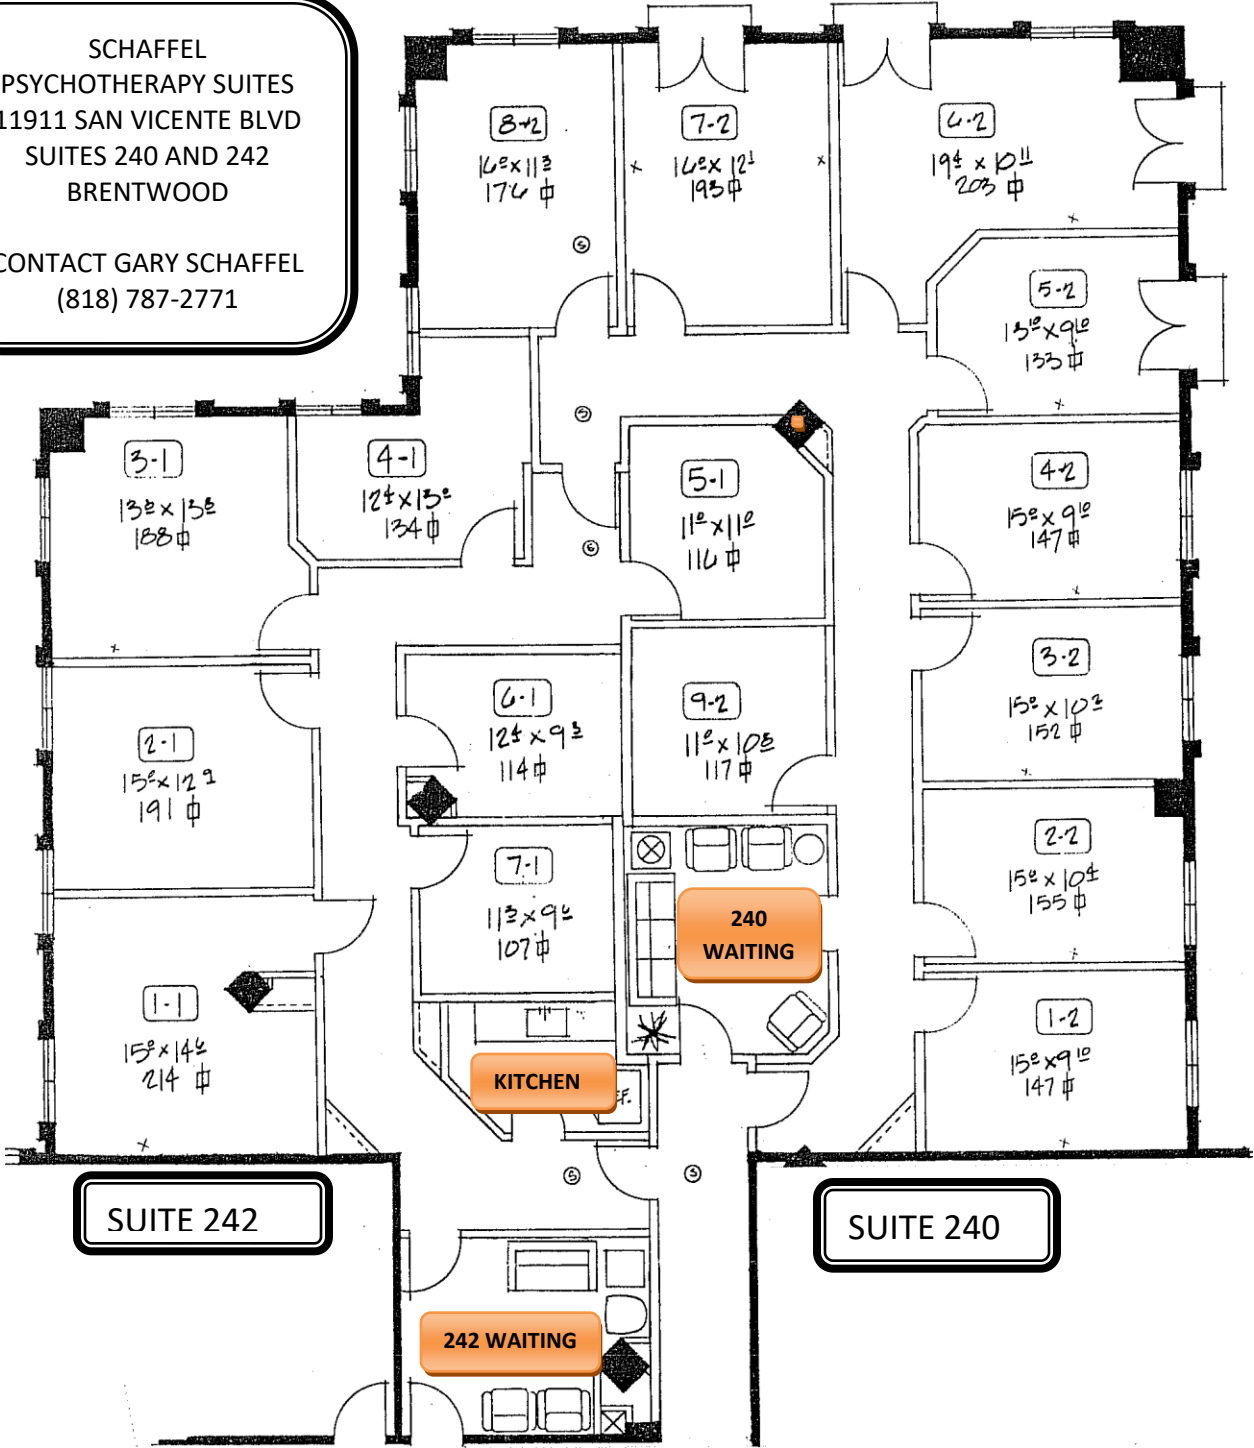

SCHAFFEL
 PSYCHOTHERAPY SUITES
 11911 SAN VICENTE BLVD
 SUITES 240 AND 242
 BRENTWOOD

CONTACT GARY SCHAFFEL
 (818) 787-2771

Suites 240 and 242	DESCRIPTIONP
240, OFFICE 5 (5-2 ON PLAN)	Light and bright intimate 133 SF office overlooking the coral trees of San Vicente Blvd from full height French doors.
242, OFFICE 3 (3-1 ON PLAN)	Lovely 188 SF corner office overlooking tree lined side street.
242 OFFICE 7 (7-1 ON PLANS)	Large interior office perfect for those looking for an affordable full time office